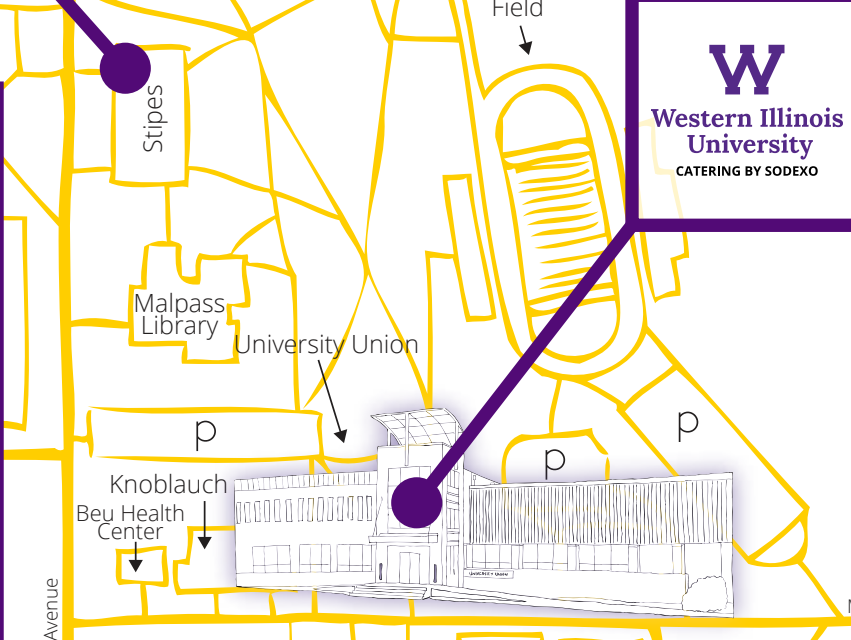

WIU DINING CAMPUS MAP

THOMPSON DINING CENTER

MONDAY		TUESDAY		DAILY	
WEDNESDAY		THURSDAY			
FRIDAY		SUNDAY DINNER			

DIVIDENDS

Seattle's Best Coffee

MON, WED & FRIDAY

CORBIN-OLSON DINING CENTER

MONDAY	
TUESDAY	
WEDNESDAY	
THURSDAY	
FRIDAY	
SUNDAY DINNER	
DAILY	

W
Western Illinois University
CATERING BY SODEXO

UNIVERSITY UNION FOOD COURT

THE ONE STOP ROCKY SHOP

MONDAY - FRIDAY

WESTERN ILLINOIS UNIVERSITY
UNIVERSITY HOUSING & DINING SERVICES

LINC-WASH-GROTE C-STORE