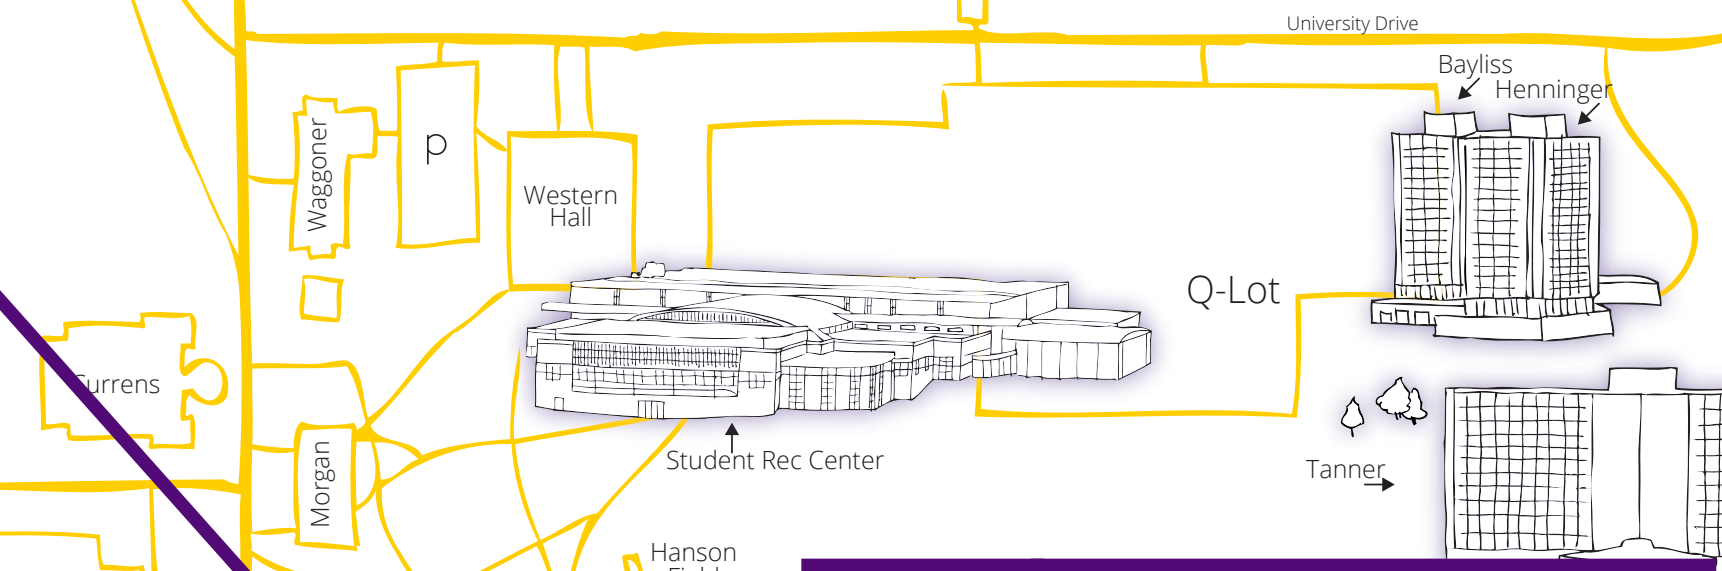

WIU DINING CAMPUS MAP

THOMPSON DINING CENTER

MONDAY		TUESDAY		DAILY	
WEDNESDAY		THURSDAY			
FRIDAY		SUNDAY DINNER			

DIVIDENDS

Seattle's Best Coffee

MON, WED & FRIDAY

CORBIN-OLSON DINING CENTER

MONDAY	
TUESDAY	
WEDNESDAY	
THURSDAY	
FRIDAY	
SUNDAY DINNER	
DAILY	

W
Western Illinois University
CATERING BY SODEXO

UNIVERSITY UNION FOOD COURT

THE ONE STOP ROCKY SHOP

MONDAY - FRIDAY

WESTERN ILLINOIS UNIVERSITY
UNIVERSITY HOUSING & DINING SERVICES

LINC-WASH-GROTE C-STORE